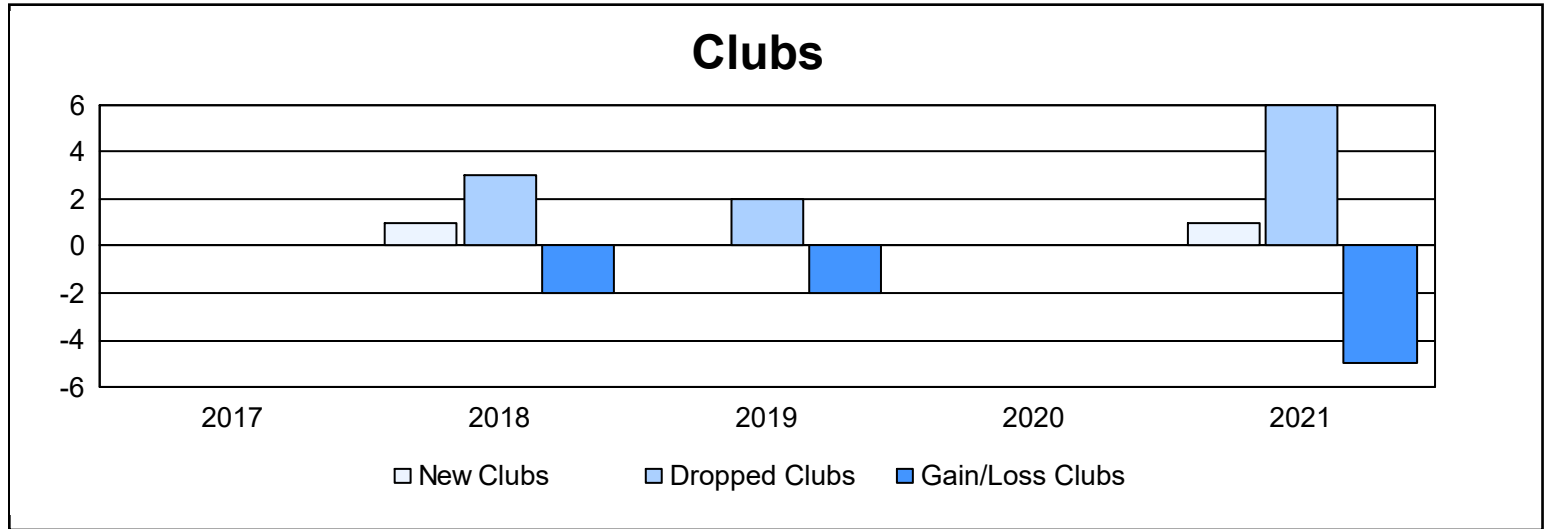

Year	New Clubs	Dropped Clubs	Gain/ Loss Clubs	New Members	Charter Members	Reinstate Members	Transfer Members	Total Member Added	Total Members Dropped	Gain/ Loss Members
2016-2017	0	0	0	117	5	2	2	126	143	-17
2017-2018	1	3	-2	116	20	2	6	144	198	-54
2018-2019	0	2	-2	124	4	8	3	139	212	-73
2019-2020	0	0	0	72	0	9	1	82	108	-26
2020-2021	1	6	-5	69	38	6	24	137	214	-77
<b>Average</b>	<b>0</b>	<b>2</b>	<b>-2</b>	<b>100</b>	<b>13</b>	<b>5</b>	<b>7</b>	<b>126</b>	<b>175</b>	<b>-49</b>

### Membership Composition June 2021 Cumulative