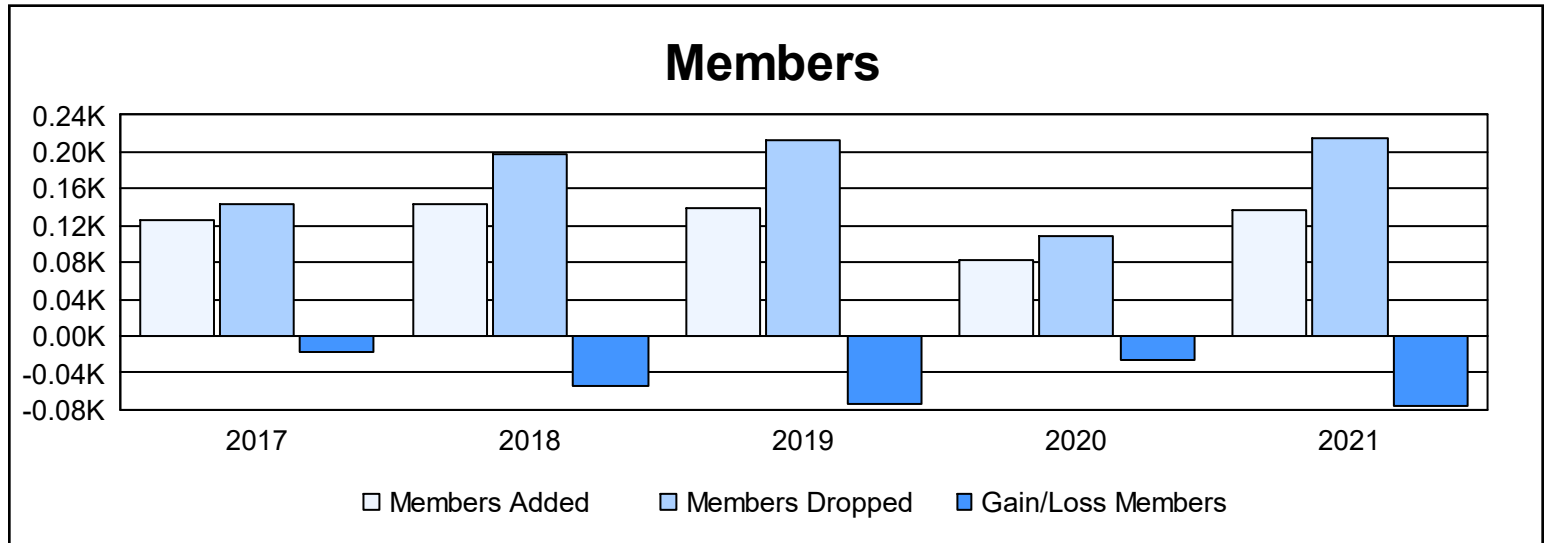

Year	New Clubs	Dropped Clubs	Gain/ Loss Clubs	New Members	Charter Members	Reinstate Members	Transfer Members	Total Member Added	Total Members Dropped	Gain/ Loss Members
2016-2017	0	0	0	117	5	2	2	126	143	-17
2017-2018	1	3	-2	116	20	2	6	144	198	-54
2018-2019	0	2	-2	124	4	8	3	139	212	-73
2019-2020	0	0	0	72	0	9	1	82	108	-26
2020-2021	1	6	-5	69	38	6	24	137	214	-77
<b>Average</b>	<b>0</b>	<b>2</b>	<b>-2</b>	<b>100</b>	<b>13</b>	<b>5</b>	<b>7</b>	<b>126</b>	<b>175</b>	<b>-49</b>

### Membership Composition June 2021 Cumulative